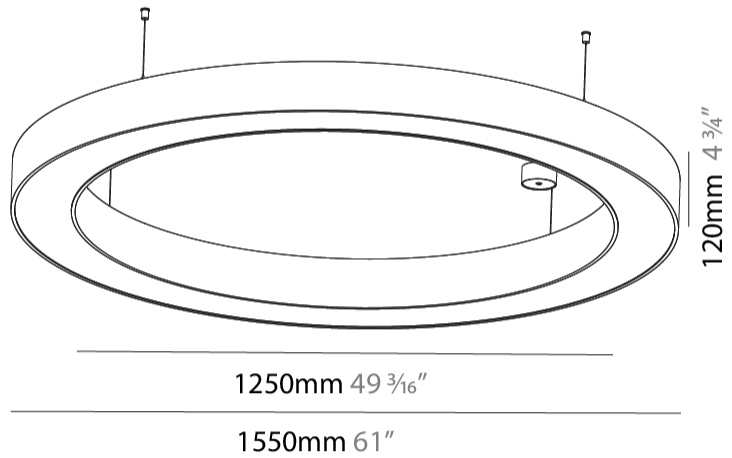

GENERAL

Series: Glorious
Subseries: Glorious
Brand: Prolicht
Division: Architectural
Mounting Type: Suspension
Mounting Location: Ceiling
Subcategory: Ambient

PHYSICAL

Shape: Round
Diameter (mm): 1550
Diameter (in): 61
Height (mm): 120
Height (in): 4 ³/₄
Max. Overall Height (mm): 2120
Max. Overall Height (in): 83 ⁷/₁₆
Light Distribution: Direct
Weight (kg): 16.737
Weight (lbs): 36.82
Diffuser: PMMA - Opal or Micro-Prism
Fixture Finish: SSR / BKV / CWI / CRY / HAB / UFT / ITA / RUA / FTG / MYG / LOD / PUS / FRO / FUP / KIA / POP / BLS / SPG / MEY / GOH / GUM / CHC / COM / ABZ / JAG / OBR / MOS / ROR
Fixture Material: Aluminum

ELECTRICAL

Lamp Type: LED (Zhaga Standard)
Input Wattage (W): 75
Total Output Wattage (W): 60 / 48 (3500K)
Dimming: Non-Dimming / Phase Dimming (120Vac only) / 0-10V Dimming
Driver Included: Yes
Driver Location: Integrated
Driver Type: Constant Current
Driver Class: Class 2
Input Voltage (V): 120 - 277
Constant Current (MA): 350 / 700/800 (3500K)

LED

Color Temperature (°K): 3000 / 3500 / 4000
Max. Delivered Lumen (lm): 6920 / 7164 / 7310
CRI: >80 CRI
Efficiency (%): 0.65
Lamp Life (hrs): 50000

OPTICAL

RATINGS AND CERTIFICATIONS

Certified By: Certified for North American Standards
IP rating: IP20